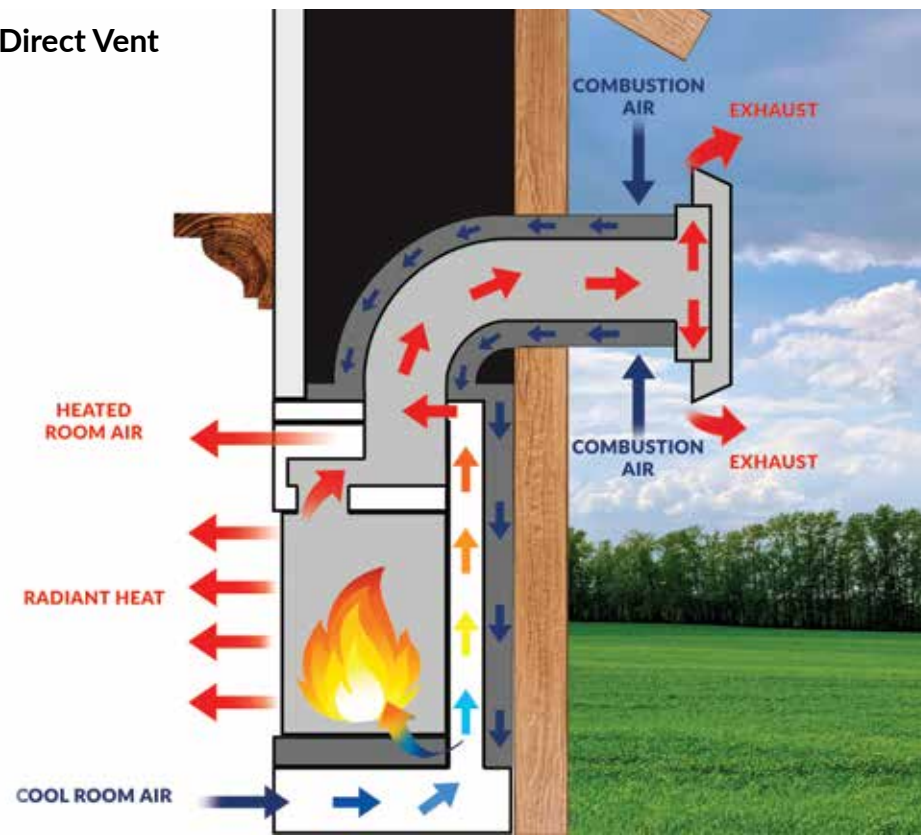

All Fireplace Xtrordinair® Gas Fireplaces Feature Direct Venting

The American Lung Association discourages the use of vent-free fireplaces for health and environmental reasons. They recommend homeowners choose only sealed, direct vent gas fireplaces to preserve indoor and outdoor air quality and to prevent by-products such as carbon monoxide, soot, and nitrogen dioxide from entering your home. In direct vent installation, combustion air is drawn into a sealed firebox and flue gases are exhausted through a co-linear or co-axial intake/exhaust pipe. Direct vent gas fireplaces also prevent excess moisture from building up in your home. All Fireplace Xtrordinair® direct vent gas fireplaces are sealed and meet the guidelines of the American Lung Association's Health House program.

Direct Vent