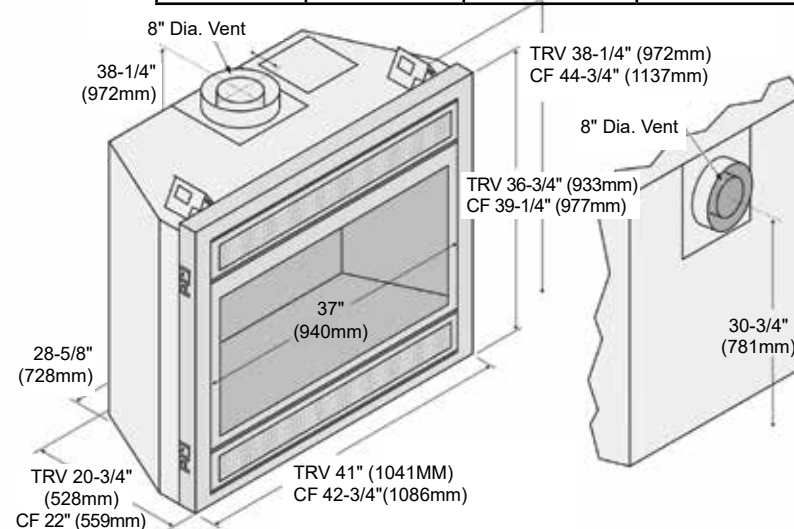

Dimensions and Framing

When using the CoolSmart TV Wall Kit, see section: "CoolSmart TV - Framing the Chase" in each model's Installation Manual for the minimum framing dimensions.

FRAMING Always consult the Installation Manual before beginning any installation. Installation and framing information is available at your

local Fireplace Xtrordinair® dealer or on our website at www.fireplacex.com

Bed & Breakfast TRV	Front Width		Back Width	
	Unit	Framing	Unit	Framing
	20-1/8"	20-1/4"	10-3/8"	20-1/4"
	Height		Depth	
	Unit	Framing	Unit	Framing
	34-1/8"	34-1/4"	13-5/8" TV 12-3/8" RV	14" TV 12-3/8" RV

564 TRV 25K & 25K Clean Face	Front Width		Back Width	
	Unit	Framing	Unit	Framing
	37-1/4" TRV	37-3/4" TRV	28-1/2" TRV	37-3/4" TRV
	38-1/4" CF	38-3/4" CF	28-1/2" CF	38-3/4" CF
	Height		Depth	
	Unit	Framing	Unit	Framing
	37" TRV	37-1/4" TRV	17-1/4" TRV	17 1/2" TRV
	37" CF	37-1/4" CF	19-1/8" CF	19-3/8" CF

564 TV 35K & 35K Clean Face	Front Width		Back Width	
	Unit	Framing	Unit	Framing
	37-1/4" TV	37-3/4" TV	29-5/8" TV	37-3/4" TV
	38-1/4" CF	38-3/4" CF	29-5/8" CF	38-3/4" CF
	Height		Depth	
	Unit	Framing	Unit	Framing
	37" TV	37-1/4" TV	17-1/4" TV	17-1/2" TV 17-1/2"*** TV
	37" CF	37-1/4" CF	19-1/8" CF	19-3/8" CF 18-7/8"*** CF

* Flush install
** Extended (Tile over) install

864 TRV 31K & 31K Clean Face	Front Width		Back Width	
	Unit	Framing	Unit	Framing
	41" TRV	41-1/4" TRV	28-5/8" TRV	41-1/4" TRV
	42-3/4" CF	43" CF	28-5/8" CF	43" CF
	Height		Depth	
	Unit	Framing	Unit	Framing
	38-1/4" TRV	38-1/2" TRV	20-3/4" TRV	20-3/4" TRV
	44-3/4" CF	45" CF	22" CF	22-1/2" CF