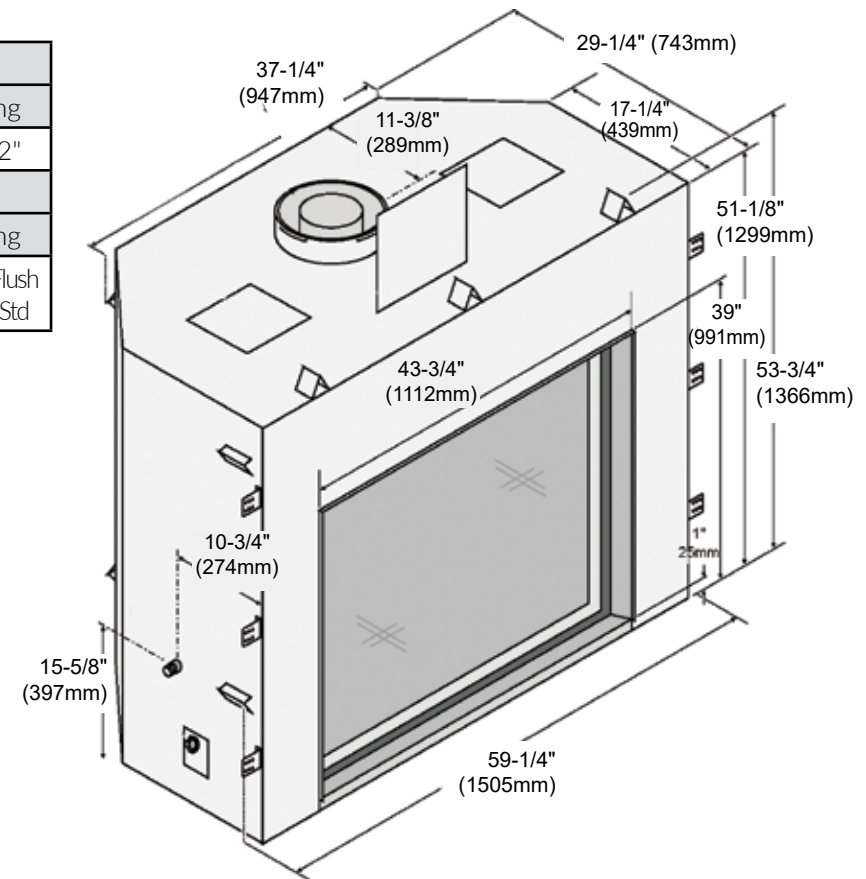

4237 TV	Front Width		Back Width	
	Unit	Framing	Unit	Framing
	59-1/4"	59-1/2"	37-1/4"	59-1/2"
	Height		Depth	
	Unit	Framing	Unit	Framing
	53-3/4"	54"	29-1/4"	29-1/4" Flush 28-3/4" Std