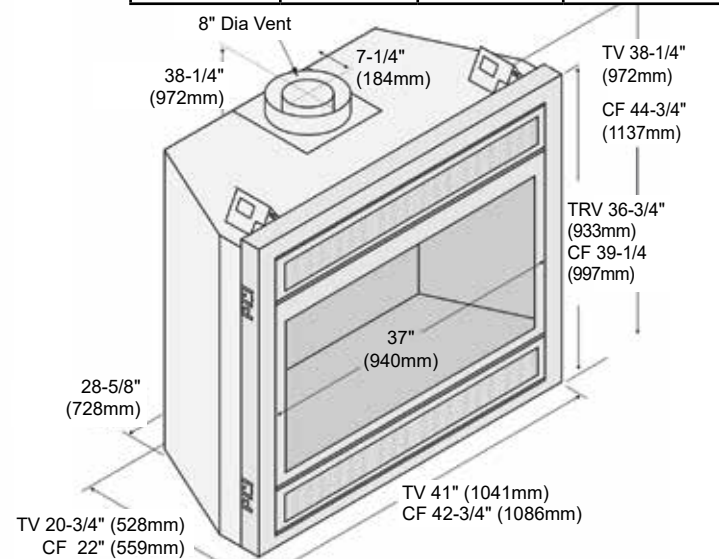

Dimensions and Framing

When using the CoolSmart TV Wall Kit, see section: "CoolSmart TV - Framing the Chase" in each model's Installation Manual for the minimum framing dimensions.

FRAMING Always consult the Installation Manual before beginning any installation. Installation and framing information is available at your

local Fireplace Xtrordinair® dealer or on our website at www.fireplacex.com

Bed & Breakfast TRV	Front Width		Back Width	
	Unit	Framing	Unit	Framing
	20-1/8"	20-1/4"	10-3/8"	20-1/4"
	Height		Depth	
	Unit	Framing	Unit	Framing
	34-1/8"	34-1/4"	13-5/8" TV 12-3/8" RV	14" TV 12-3/8" RV

564 TRV 25K & 25K Clean Face	Front Width		Back Width	
	Unit	Framing	Unit	Framing
	37-1/4" TRV	37-3/4" TRV	28-1/2" TRV	37-3/4" TRV
	38-1/4" CF	38-3/4" CF	28-1/2" CF	38-3/4" CF
	Height		Depth	
	Unit	Framing	Unit	Framing
	37" TRV	37-1/4" TRV	17-1/4" TRV	17 1/2" TRV
	37" CF	37-1/4" CF	19-1/8" CF	19-3/8" CF

564 TV 35K & 35K Clean Face	Front Width		Back Width	
	Unit	Framing	Unit	Framing
	37-1/4" TV	37-3/4" TV	29-5/8" TV	37-3/4" TV
	38-1/4" CF	38-3/4" CF	29-5/8" CF	38-3/4" CF
	Height		Depth	
	Unit	Framing	Unit	Framing
	37" TV	37-1/4" TV	17-1/4" TV	17-1/2" TV 17-1/2"*** TV
	37" CF	37-1/4" CF	19-1/8" CF	19-3/8" CF 18-7/8"*** CF

* Flush install
** Extended (Tile over) install

864 TRV 31K & 31K Clean Face	Front Width		Back Width	
	Unit	Framing	Unit	Framing
	41" TRV	41-1/4" TRV	28-5/8" TRV	41-1/4" TRV
	42-3/4" CF	43" CF	28-5/8" CF	43" CF
	Height		Depth	
	Unit	Framing	Unit	Framing
	38-1/4" TRV	38-1/2" TRV	20-3/4" TRV	20-3/4" TRV
	44-3/4" CF	45" CF	22" CF	22-1/2" CF